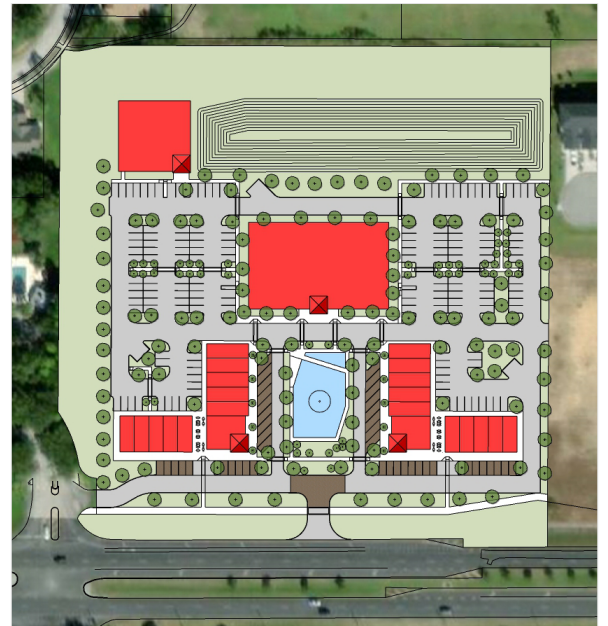

# SHOPS AT PALMETTO GROVE

## PROJECT PROFILE

**Year**  
2021

**Project Area**  
10 Acres

## Shops at Palmetto Grove, Groveland, Florida

Located in Groveland, Florida along SR 50, the Shops at Palmetto Grove will be a destination shopping plaza for residents and visitors of Groveland. The plaza will be centered on an amenitized pond with a terminating vista to a mid-box anchor. Two mixed-use commercial buildings frame the courtyard space formed by the pond. These buildings also serve to screen the parking in the rear of the lot, creating a desirable frontage along SR 50. A frontage road with brick parking stalls is a first step at transforming this stretch of SR 50 into a multi-way boulevard.